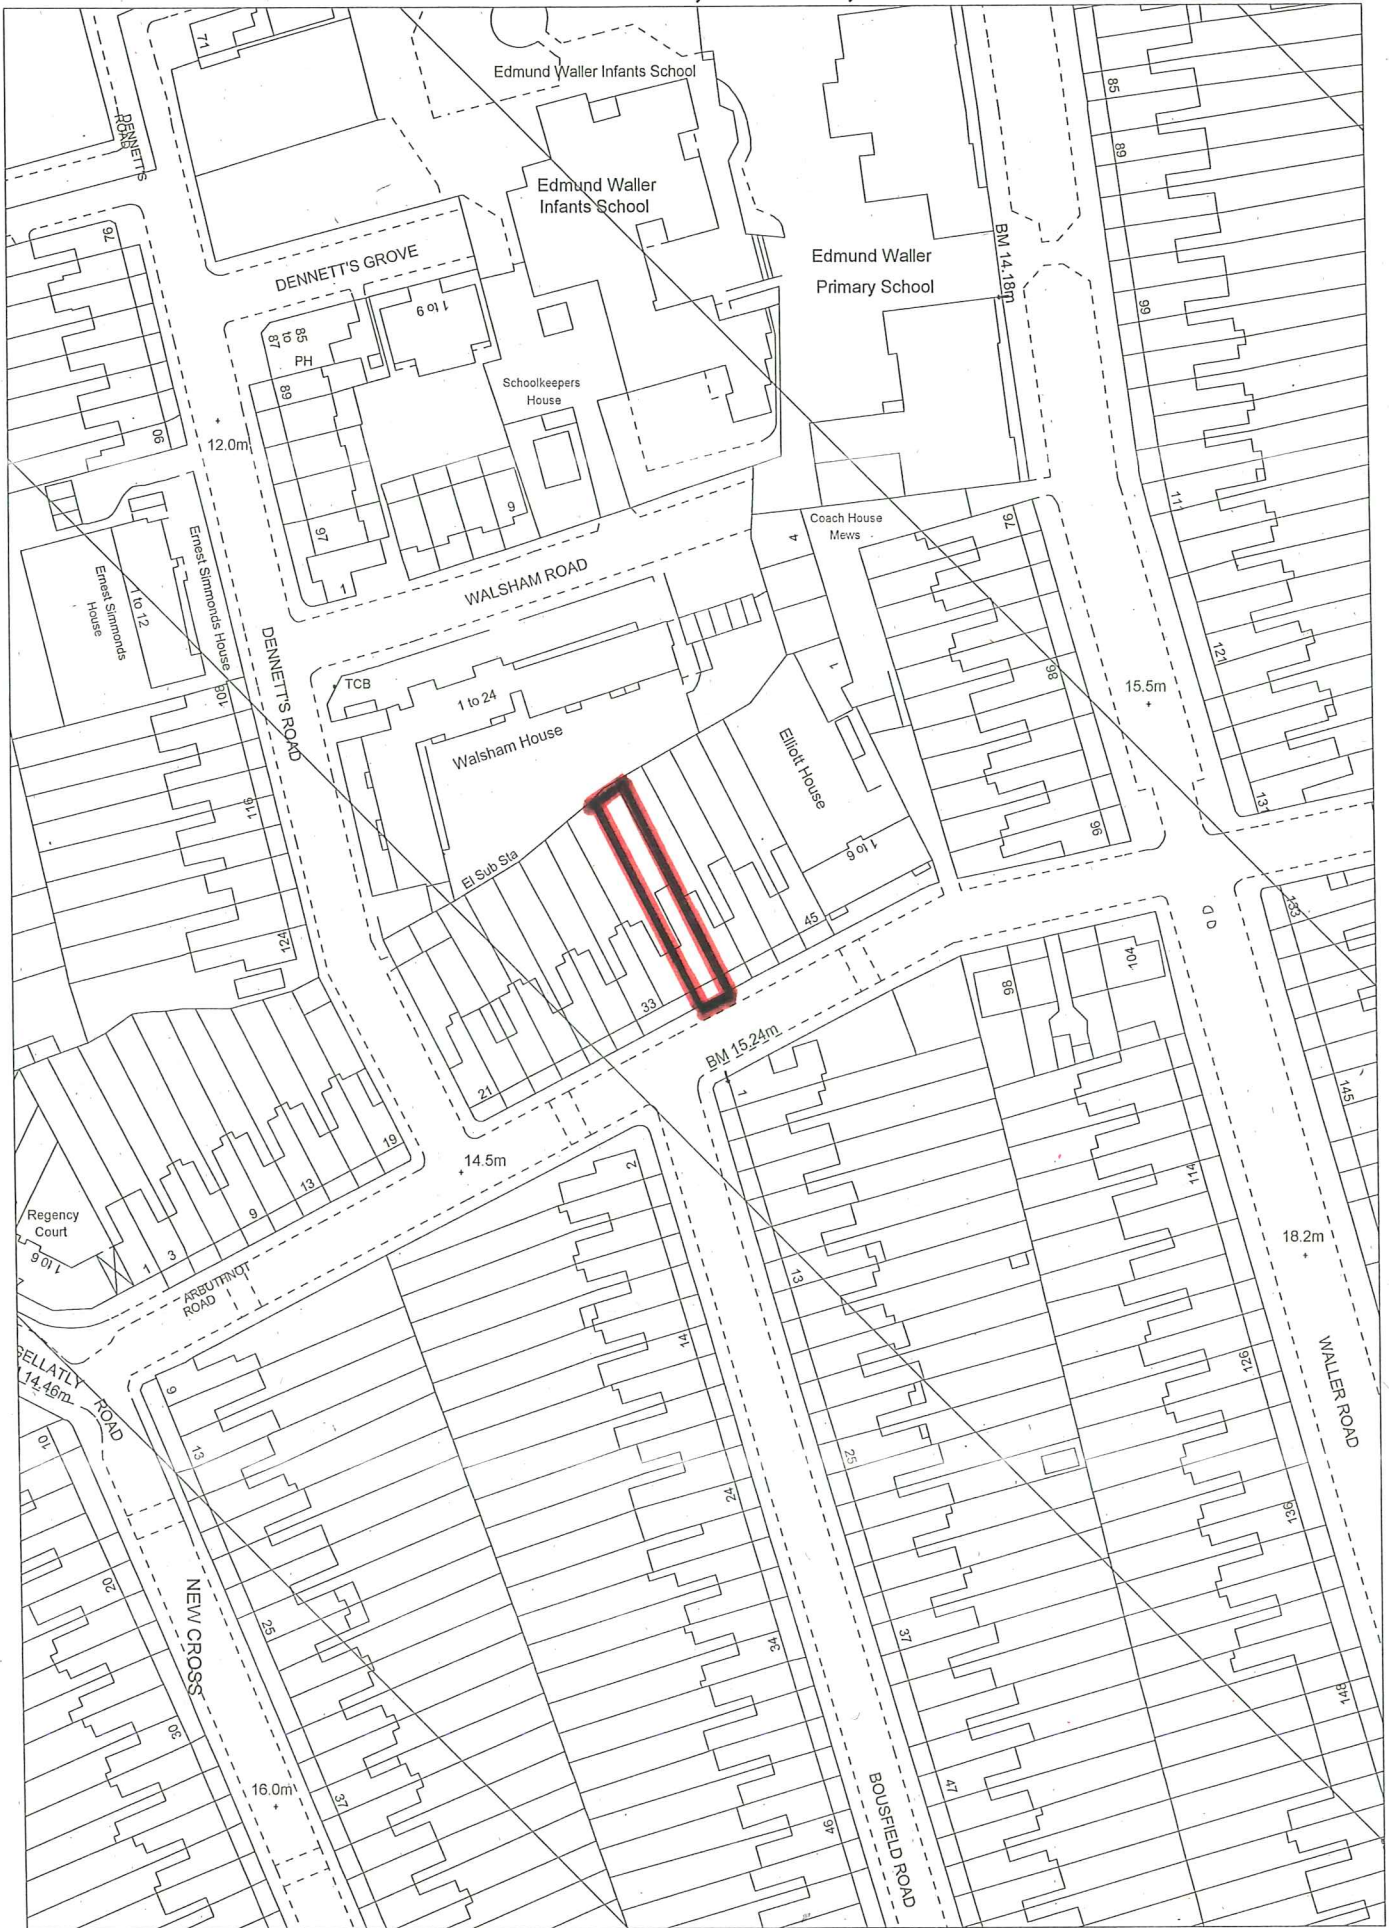

37 ARBUTHNOT ROAD, LONDON, SE14 5LS

Reproduced from the Ordnance Survey map with the permission of the Controller of HMSO
Crown Copyright Reserved
Licence No:100017710

Scale 1:1250

This plan forms no part of a planning application